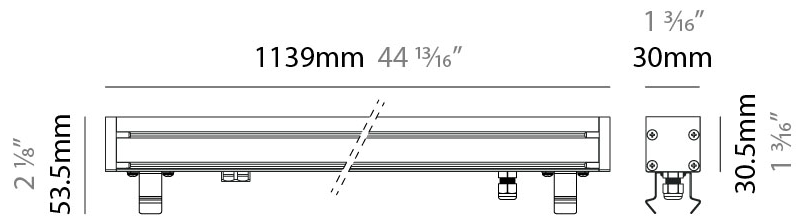

LINEARI 30 RECESSED

E12I0054- _____ - _____

base number   Color   Lens
Temperature   Options

1. To build a product code in our configurator select the specify button on the base model # product page
2. To build a manual product code on this datasheet choose from the options listed below in blue font and add the suffix to the base model #

GENERAL

Series: Lineari 30
Partner: Zaneen
Division: Exterior
Installation: Recessed
Product Type: Wall Grazer
Mounting Location: In-Ground
Light Distribution: Uplight

PHYSICAL

Shape: Rectangle
Length (mm): 1139
Length (in): 44 ¹³/₁₆
Width (mm): 30
Width (in): 1 ³/₁₆
Height (mm): 53.5
Height (in): 2 ¹/₈
Diffuser: Extra clear tempered 6mm
Fixture Finish: ANA
Fixture Material: Extruded Aluminum
Cable Details: IP68 30cm Cable with Easy Lock system

ELECTRICAL

Lamp Type: LED
Input Wattage (W): 30.5
Total Output Wattage (W): 23.88
Dimming: Non-Dimmable
Driver Included: No
Driver Location: Remote
Driver Type: Constant Voltage - Universal
Driver Class: Class 2
Input Voltage (V): 120 - 277
Output Voltage (V): 24
Upon Request: Phase Dimming (120Vac only) / 0-10V Dimming

LED

Color Temperature (°K): 2200 / 2700 / 3000 / 4000
Max. Delivered Lumen (lm): 2520 (3000K)
CRI: >90 CRI
Lamp Life (hrs): 100000

OPTICAL

Optic°: 12 / 21 / 31 / 46 / 13x36
Adjustability: Tilt ±20°

RATINGS AND CERTIFICATIONS

Certified By: Certified for North American Standards
IP rating: IP67
IK Rating: IK06