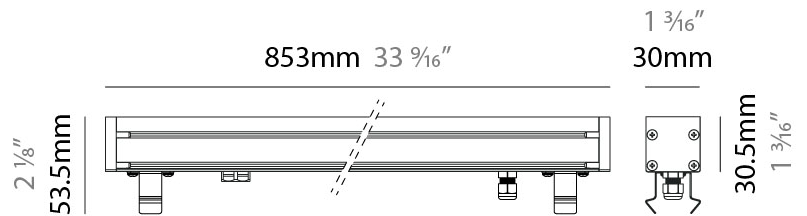

LINEARI 30 RECESSED

E12I0060- -

base number   Color   Lens
Temperature   Options

1. To build a product code in our configurator select the specify button on the base model # product page
2. To build a manual product code on this datasheet choose from the options listed below in blue font and add the suffix to the base model #

GENERAL

Series: LinearI 30
Partner: Zaneen
Division: Exterior
Installation: Recessed
Product Type: Wall Grazer
Mounting Location: In-Ground
Light Distribution: Uplight

PHYSICAL

Shape: Rectangle
Length (mm): 853
Length (in): 33 ⁹/₁₆
Width (mm): 30
Width (in): 1 ³/₁₆
Height (mm): 53.5
Height (in): 2 ¹/₈
Diffuser: Extra clear tempered 6mm
Fixture Finish: ANA
Fixture Material: Extruded Aluminum
Cable Details: IP68 30cm Cable with Easy Lock system

ELECTRICAL

Lamp Type: LED
Input Wattage (W): 12.53
Total Output Wattage (W): 9.79
Dimming: Non-Dimmable
Driver Included: No
Driver Location: Remote
Driver Type: Constant Voltage - Universal
Driver Class: Class 2
Input Voltage (V): 120 - 277
Output Voltage (V): 24
Upon Request: Phase Dimming (120Vac only) / 0-10V Dimming

LED

Color Temperature (°K): 2200 / 2700 / 3000 / 4000
Max. Delivered Lumen (lm): 945 (3000K)
CRI: >90 CRI
Lamp Life (hrs): 100000

OPTICAL

Optic°: 12 / 21 / 31 / 46 / 13x36
Adjustability: Tilt ±20°

RATINGS AND CERTIFICATIONS

Certified By: Certified for North American Standards
IP rating: IP67
IK Rating: IK06