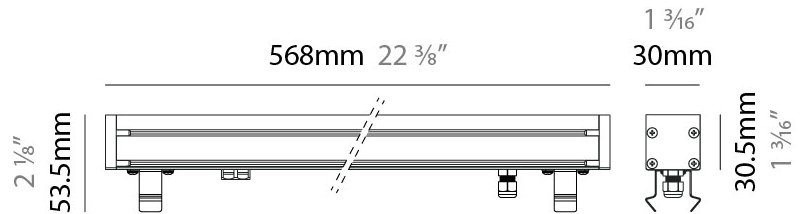

E12I0058- _____ - _____

base number   Color   Lens
Temperature   Options

1. To build a product code in our configurator select the specify button on the base model # product page
2. To build a manual product code on this datasheet choose from the options listed below in blue font and add the suffix to the base model #

GENERAL

Series: LinearI 30
Partner: Zaneen
Division: Exterior
Installation: Recessed
Product Type: Wall Grazer
Mounting Location: In-Ground
Light Distribution: Uplight

PHYSICAL

Shape: Rectangle
Length (mm): 568
Length (in): 22 ³/₈"
Width (mm): 30
Width (in): 1 ³/₁₆"
Height (mm): 53.5
Height (in): 2 ¹/₈"
Weight (kg): 0.46
Weight (lbs): 1.014
Diffuser: Extra clear tempered 6mm
Fixture Finish: ANA
Fixture Material: Extruded Aluminum
Cable Details: IP68 30cm Cable with Easy Lock system

ELECTRICAL

Lamp Type: LED
Input Wattage (W): 8.48
Total Output Wattage (W): 6.63
Dimming: Non-Dimmable
Driver Included: No
Driver Location: Remote
Driver Type: Constant Voltage - Universal
Driver Class: Class 2
Input Voltage (V): 120 - 277
Output Voltage (V): 24
Upon Request: Phase Dimming (120Vac only) / 0-10V Dimming

LED

Color Temperature (*K): 2200 / 2700 / 3000 / 4000
Max. Delivered Lumen (lm): 630 (3000K)
CRI: >90 CRI
Lamp Life (hrs): 100000

OPTICAL

Optic°: 12 / 21 / 31 / 46 / 13x36
Adjustability: Tilt ±20°

RATINGS AND CERTIFICATIONS

Certified By: Certified for North American Standards
IP rating: IP67
IK Rating: IK06