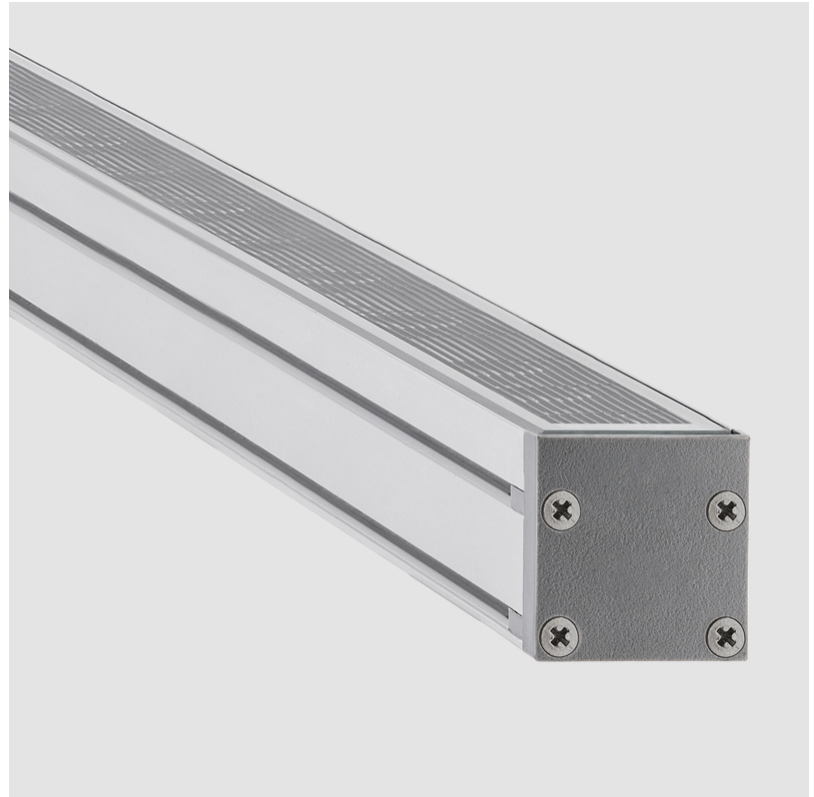

E12I0059- _____ - _____

base number   Color   Lens
Temperature   Options

1. To build a product code in our configurator select the specify button on the base model # product page
2. To build a manual product code on this datasheet choose from the options listed below in blue font and add the suffix to the base model #

GENERAL

Series: LinearI 30
Partner: Zaneen
Division: Exterior
Installation: Recessed
Product Type: Wall Grazer
Mounting Location: In-Ground
Light Distribution: Uplight

PHYSICAL

Shape: Rectangle
Length (mm): 568
Length (in): 22 ³/₈"
Width (mm): 30
Width (in): 1 ³/₁₆"
Height (mm): 53.5
Height (in): 2 ¹/₈"
Weight (kg): 0.46
Weight (lbs): 1.014
Diffuser: Extra clear tempered 6mm
Fixture Finish: ANA
Fixture Material: Extruded Aluminum
Cable Details: IP68 30cm Cable with Easy Lock system

ELECTRICAL

Lamp Type: LED
Input Wattage (W): 16.95
Total Output Wattage (W): 13.24
Dimming: Non-Dimmable
Driver Included: No
Driver Location: Remote
Driver Type: Constant Voltage - Universal
Driver Class: Class 2
Input Voltage (V): 120 - 277
Output Voltage (V): 24
Upon Request: Phase Dimming (120Vac only) / 0-10V Dimming

LED

Color Temperature (*K): 2200 / 2700 / 3000 / 4000
Max. Delivered Lumen (lm): 1140 (3000K)
CRI: >90 CRI
Lamp Life (hrs): 100000

OPTICAL

Optic°: 12 / 21 / 31 / 46 / 13x36
Adjustability: Tilt ±20°

RATINGS AND CERTIFICATIONS

Certified By: Certified for North American Standards
IP rating: IP67
IK Rating: IK06