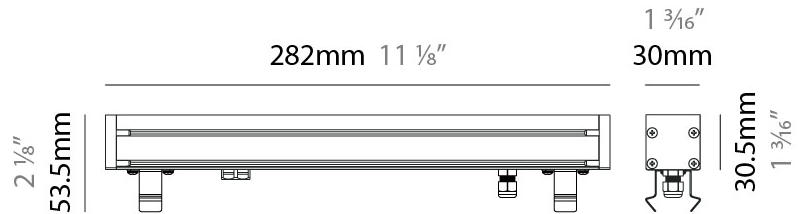

E12I0056- _____ - _____

base number   Color   Lens
Temperature   Options

1. To build a product code in our configurator select the specify button on the base model # product page
2. To build a manual product code on this datasheet choose from the options listed below in blue font and add the suffix to the base model #

GENERAL

Series: LinearI 30
Partner: Zaneen
Division: Exterior
Installation: Recessed
Product Type: Wall Grazer
Mounting Location: In-Ground
Light Distribution: Uplight

PHYSICAL

Shape: Rectangle
Length (mm): 282
Length (in): 11 1/8
Width (mm): 30
Width (in): 1 3/16
Height (mm): 53.5
Height (in): 2 1/8
Weight (kg): 0.46
Weight (lbs): 1.014
Diffuser: Extra clear tempered 6mm
Fixture Finish: ANA
Fixture Material: Extruded Aluminum
Cable Details: IP68 30cm Cable with Easy Lock system

ELECTRICAL

Lamp Type: LED
Input Wattage (W): 4.18
Total Output Wattage (W): 3.27
Dimming: Non-Dimmable
Driver Included: No
Driver Location: Remote
Driver Type: Constant Voltage - Universal
Driver Class: Class 2
Input Voltage (V): 120 - 277
Output Voltage (V): 24
Upon Request: Phase Dimming (120Vac only) / 0-10V Dimming

LED

Color Temperature (*K): 2200 / 2700 / 3000 / 4000
Max. Delivered Lumen (lm): 315 (3000K)
CRI: >90 CRI
Lamp Life (hrs): 100000

OPTICAL

Optic*: 12 / 21 / 31 / 46 / 13x36
Adjustability: Tilt ±20°

RATINGS AND CERTIFICATIONS

Certified By: Certified for North American Standards
IP rating: IP67
IK Rating: IK06