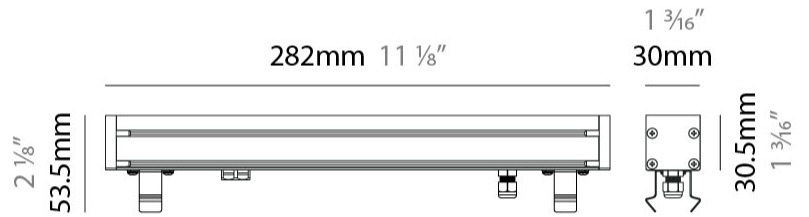

E12I0048- - _____

base number   Color   Lens
Temperature   Options

1. To build a product code in our configurator select the specify button on the base model # product page
2. To build a manual product code on this datasheet choose from the options listed below in blue font and add the suffix to the base model #

GENERAL

Series: LinearI 30
Partner: Zaneen
Division: Exterior
Installation: Recessed
Product Type: Wall Grazer
Mounting Location: In-Ground
Light Distribution: Uplight

PHYSICAL

Shape: Rectangle
Length (mm): 282
Length (in): 11 1/8
Width (mm): 30
Width (in): 1 3/16
Height (mm): 53.5
Height (in): 2 1/8
Weight (kg): 0.46
Weight (lbs): 1.014
Diffuser: Extra clear tempered 6mm
Fixture Finish: ANA
Fixture Material: Extruded Aluminum
Cable Details: IP68 30cm Cable with Easy Lock system

ELECTRICAL

Lamp Type: LED
Input Wattage (W): 7.6
Total Output Wattage (W): 6
Dimming: Non-Dimmable
Driver Included: Yes
Driver Location: Integrated
Driver Type: Constant Voltage - Universal
Driver Class: Class 2
Input Voltage (V): 120 - 277
Output Voltage (V): 24
Upon Request: Phase Dimming (120Vac only) / 0-10V Dimming

LED

Color Temperature (*K): 2200 / 2700 / 3000 / 4000
Max. Delivered Lumen (lm): 640 (3000K)
CRI: >90 CRI
Lamp Life (hrs): 100000

OPTICAL

Optic*: 12 / 21 / 31 / 46 / 13x36
Adjustability: Tilt ±20°

RATINGS AND CERTIFICATIONS

Certified By: Certified for North American Standards
IP rating: IP67
IK Rating: IK06