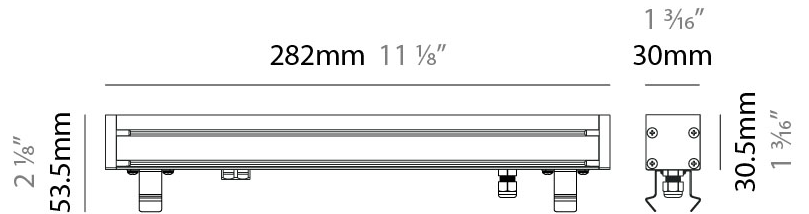

E12I0057- - _____

base number   Color   Lens
Temperature   Options

1. To build a product code in our configurator select the specify button on the base model # product page
2. To build a manual product code on this datasheet choose from the options listed below in blue font and add the suffix to the base model #

GENERAL

Series: LinearI 30
Partner: Zaneen
Division: Exterior
Installation: Recessed
Product Type: Wall Grazer
Mounting Location: In-Ground
Light Distribution: Uplight

PHYSICAL

Shape: Rectangle
Length (mm): 282
Length (in): 11 1/8
Width (mm): 30
Width (in): 1 3/16
Height (mm): 53.5
Height (in): 2 1/8
Weight (kg): 0.46
Weight (lbs): 1.014
Diffuser: Extra clear tempered 6mm
Fixture Finish: ANA
Fixture Material: Extruded Aluminum
Cable Details: IP68 30cm Cable with Easy Lock system

ELECTRICAL

Lamp Type: LED
Input Wattage (W): 8.48
Total Output Wattage (W): 6.63
Dimming: Non-Dimmable
Driver Included: No
Driver Location: Remote
Driver Type: Constant Voltage - Universal
Driver Class: Class 2
Input Voltage (V): 120 - 277
Output Voltage (V): 24
Upon Request: Phase Dimming (120Vac only) / 0-10V Dimming

LED

Color Temperature (*K): 2200 / 2700 / 3000 / 4000
Max. Delivered Lumen (lm): 570 (3000K)
CRI: >90 CRI
Lamp Life (hrs): 100000

OPTICAL

Optic°: 12 / 21 / 31 / 46 / 13x36
Adjustability: Tilt ±20°

RATINGS AND CERTIFICATIONS

Certified By: Certified for North American Standards
IP rating: IP67
IK Rating: IK06